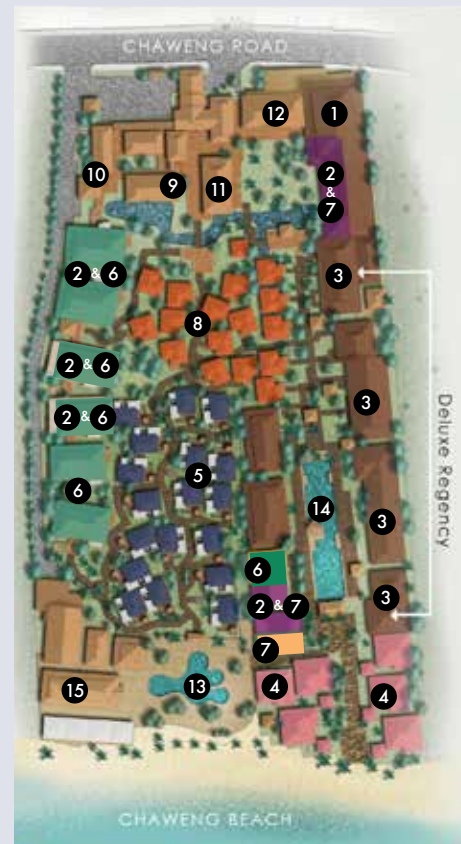

## Plan of Hotel

### Resort Map

1. Red Snapper Restaurant & Bar
2. Grand Premier
3. Deluxe Regency
4. Royal Suite
5. The Spa Villa Suite
6. Premier Room
7. Grand Premier Family
8. Deluxe Villa
9. Escape Spa
10. Fitness Center
11. Lobby
12. Front Office
13. Beach Pool
14. Garden Pool
15. Chomtalay Restaurant