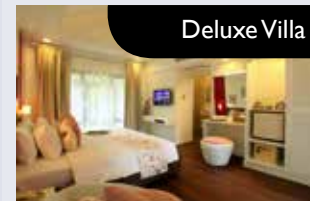

#### **CHAWENG REGENT BEACH RESORT**

is situated in the most popular Chaweng Beach within easy walking distance of restaurants, bars, entertainment and shopping center. The intimate beachfront resort with 155 air-conditioned rooms feature the low-rise buildings with contemporary design in the tropically gardens.

Royal Suite

Grand Premier Family

The Spa Villa Suite

Grand Premier

Premier Room

Deluxe Regency

Deluxe Villa