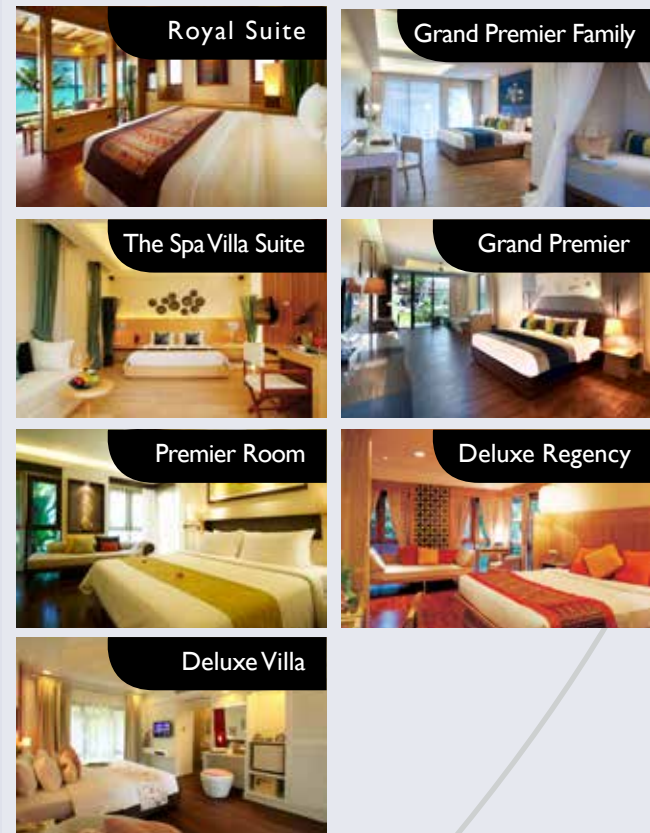

#### **CHAWENG REGENT BEACH RESORT**

is situated in the most popular Chaweng Beach within easy walking distance of restaurants, bars, entertainment and shopping center. The intimate beachfront resort with 155 air-conditioned rooms feature the low-rise buildings with contemporary design in the tropically gardens.

## Room Specifications

ROOM TYPE	NO. OF ROOM	DOUBLE	TWIN	ROOM SIZE (sqm.)
Deluxe Villa	16	16	-	28
Deluxe Regency	62	27	35	38
Premier Room	34	21	13	50
Grand Premier Room	7	6	1	53-65
The Spa Villa Suite	18	18	-	65
Grand Premier Family	12	10	2	70-80
Royal Suite	6	6	-	109
Total No. of Room	155	104	51	

## Amenities & Facilities in all Rooms:

- 220V power points
- Bathrobes, sandals and umbrellas
- Bathroom with shower/WC
- Cable TV (CNN, BBC, Cinemax, HBO, FOX Sport, Super Sport, Discovery, CN, DW-TV, Russia Today, Franc24, NHK, Aljazeera, CCTV News, RTP1, TV5, PTP, VOA News (Local 3, 5, 7, TPBS))
- Complimentary drinking water
- Connecting rooms available for Premier Room and Deluxe Regency Wing
- Full set of amenities
- Hair dryer
- IDD phone
- Individually controlled air-conditioning
- Mini bar
- Rooms are cleaned daily, linen and towels changed daily
- Safety deposit box
- Tea & coffee making facilities
- Tea & coffee machine in One Bedroom Suite
- LCD flat screen TV
- WIFI Internet Access
- DVD Player